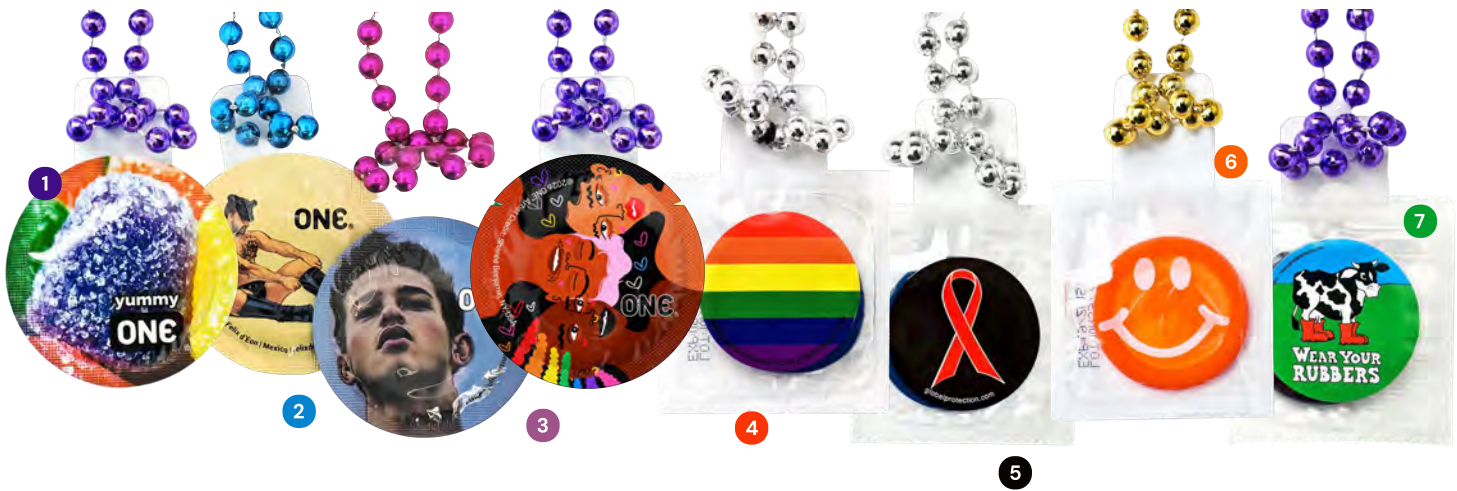

Chlamydia plush keychain with educational card tag about this microbe.

Clap/Gonorrhea 3" Mini Microbe Keychain

Single Keychain • GMKC0150

Clap/Gonorrhea plush keychain with educational card tag about this microbe.

Pox/Syphilis 3" Mini Microbe Keychain

Single Keychain • GMKC0590

Pox/Syphilis plush keychain with educational card tag about this microbe.

CONDOM THROW BEADS

Mardi Gras-style bead necklaces with a condom attached. A crowd favorite at Pride events, health fairs, parades, and campus outreach. Available in multiple designs.