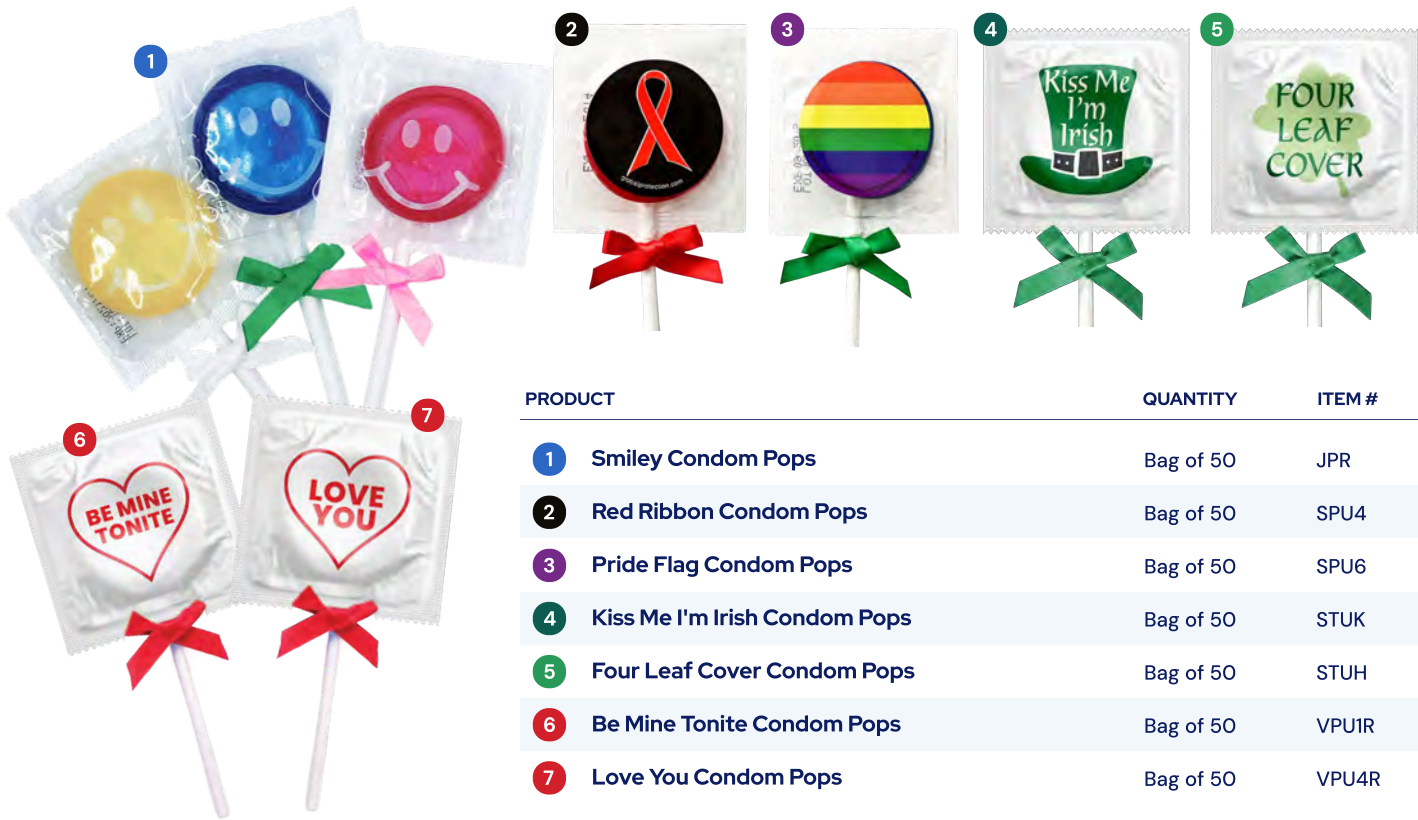

How Do You Use it?

Hassle free and easy to open. Just peel back the cover, and enjoy!

Roll it on the right way! The tip is always on top, so you never have to guess which way to wear it.

PRODUCT	QUANTITY	ITEM #
1 Pride Condom Buttercups	Bag of 60	BCU04
2 Naughty Halloween Condom Buttercups	Bag of 60	BCU05
3 Consent Promotion Condom Buttercups	Bag of 60	BCU08
4 Condom Promotion Condom Buttercups	Bag of 60	BCU07
5 Cute Fruits Condom Buttercups	Bag of 60	BCU06

CONDOM POPS

A condom wrapped lollipop-style with a stick and ribbon. A guaranteed crowd-pleaser at health fairs, campus events, and community giveaways. Available in themed designs for HIV awareness, humor, and general promotion.