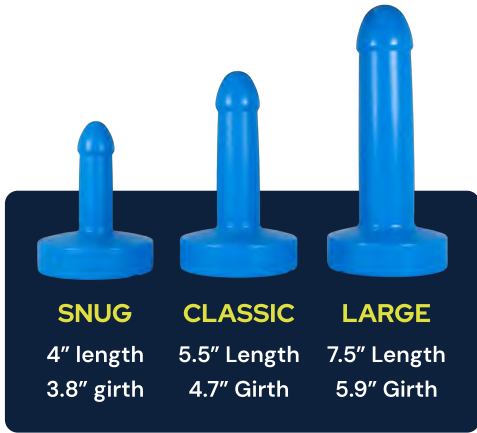

Condom Demonstrators

Our new Classic Demonstrator represents the most common length and girth and can be used to demonstrate all standard condoms. Also available in a Snug & Large demonstrator size to educate about condom fit.