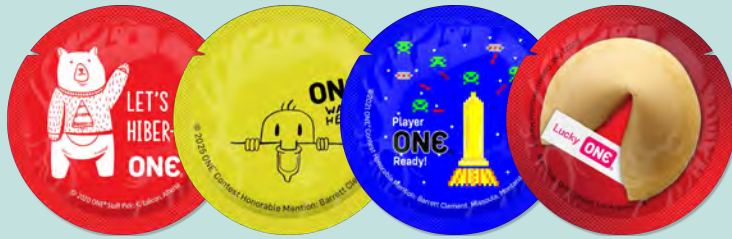

Contest Collection

100+ designs created by the ONE® community at www.onecondoms.com.